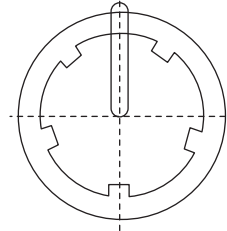

Date Last Revised: 7/23/2008

Dimensions: mm (In.)

SPECIFICATIONS

Part No.	Material	Body Color	Line Color	Shaft Hole
450-4660	Rubber body/plastic insert	Gray	Black	D-Shaft 6.0mm
450-4661	Rubber body/plastic insert	Gray	Red	D-Shaft 6.0mm
450-4662	Rubber body/plastic insert	Gray	Yellow	D-Shaft 6.0mm
450-4663	Rubber body/plastic insert	Gray	Blue	D-Shaft 6.0mm
450-4664	Rubber body/plastic insert	Gray	Green	D-Shaft 6.0mm
450-4667	Rubber body/plastic insert	Gray	Gray	D-Shaft 6.0mm
450-4761	Rubber body/plastic insert	Black	Red	D-Shaft 6.0mm
450-4762	Rubber body/plastic insert	Black	Yellow	D-Shaft 6.0mm
450-4763	Rubber body/plastic insert	Black	Blue	D-Shaft 6.0mm
450-4764	Rubber body/plastic insert	Black	Green	D-Shaft 6.0mm
450-4675	Rubber body/plastic insert	Black	Gray	D-Shaft 6.0mm
450-4760	Rubber body/plastic insert	Black	White	D-Shaft 6.0mm